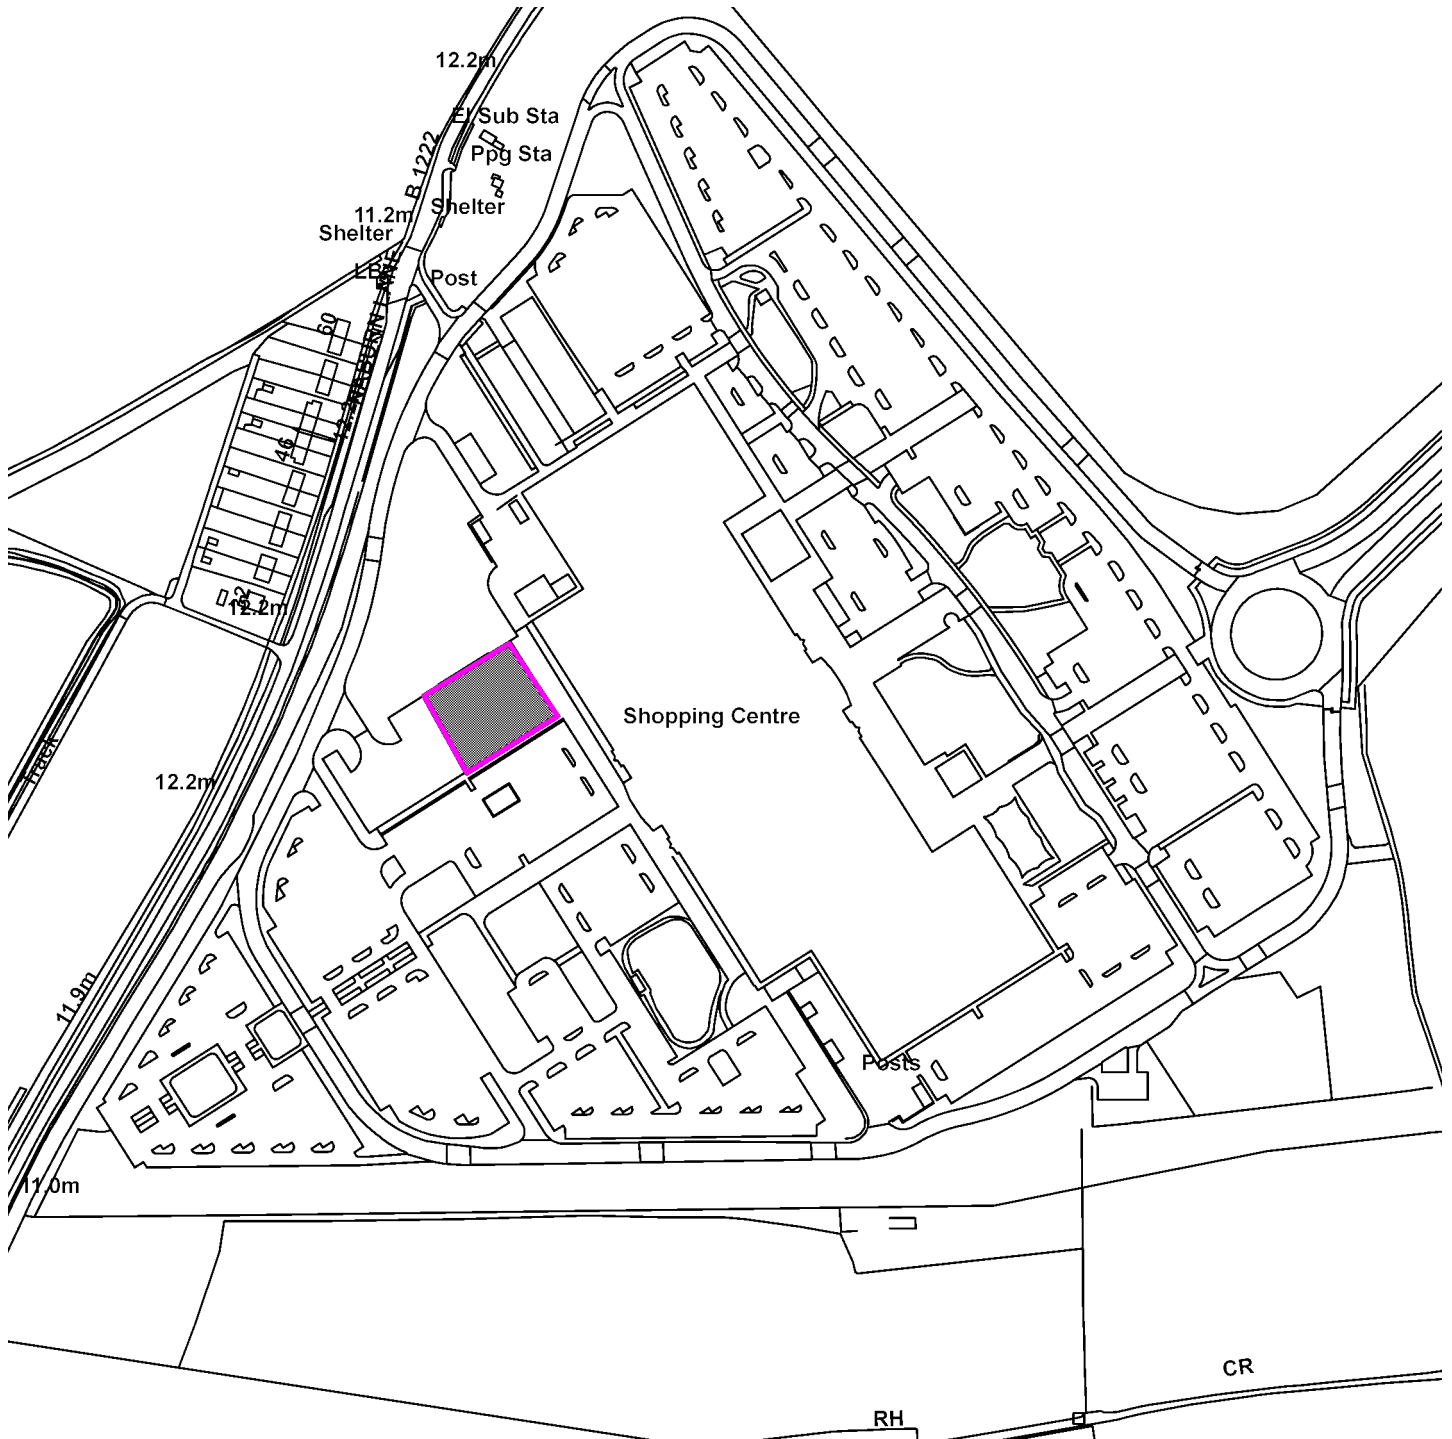

16/00215/FUL

York Designer Outlet St Nicholas Avenue

Scale : 1:3470

Reproduced from the Ordnance Survey map with the permission of the Controller of Her Majesty's Stationery Office © Crown Copyright 2000.

Unauthorised reproduction infringes Crown Copyright and may lead to prosecution or civil proceedings.

|                     |             |
|---------------------|-------------|
| <b>Organisation</b> | Not Set     |
| <b>Department</b>   | Not Set     |
| <b>Comments</b>     | Site Plan   |
| <b>Date</b>         | 27 May 2016 |
| <b>SLA Number</b>   | Not Set     |